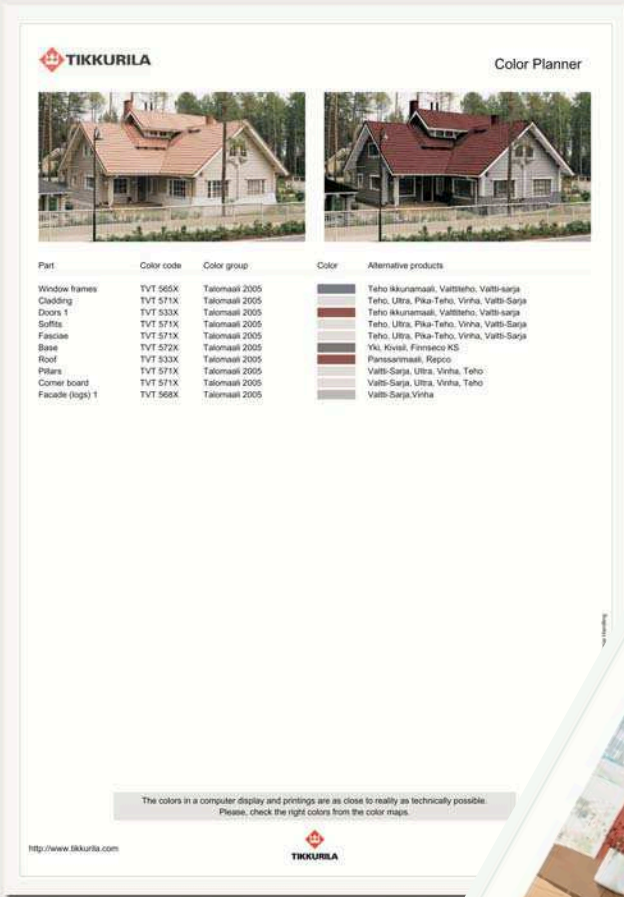

Staircase

Living room

Blocks

Blueprints

Stone Houses

House

PRINT OUTS

Easy to export images, product information and color list to PDF, HTML, JPG and BMP-formats.

Print includes "alternative products" where your products are linked to right surfaces - so user can not do any mistakes.

With **Color Planner 2.0** software you can print your plans with color and product informations. Prints are available in all languages including China and Cyrillic languages. You can personalize printouts with different brands and products in every languages.