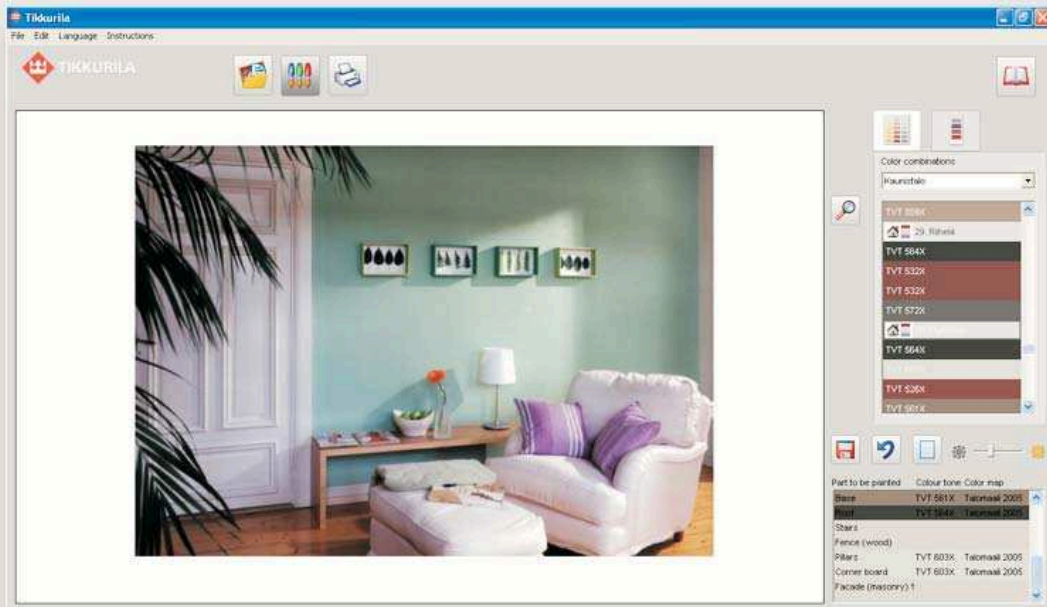

COLOR PLANNER 2.0

WITH GENIUS DIGITAL IMAGE MASKING SYSTEM[®]

Color Planner 2.0 is the most sophisticated color visualization software.

With the new Genius Digital Image Masking System[®] you can use your own photos without any image handling tools.

Benefits

- User can use own picture without any image handling tools like "magic wand" or "lasso".
- You can offer your paint and coating products direct to real surface when software uses intelligent digital image recognizing system.
- Customer can pay masking service via invoice, credit cards and scandinavian Internet banks.
- No more wrong color shade to wrong surfaces. Only necessary color maps for target area available.
- Automatic updating system for color maps and product catalogue.
- Support to all languages, also Chinese and Cyrillic languages (remains 19 languages).
- Brand support for different brands and market areas. Software reads the operating system which is the market area.
- Full video streaming available. You can show how to use your products.
- Very easy to use.
- Your logo in customer's desktop after the installation.
- You can follow your Color Planner statistics information from colorplanner.com statistics system.
- Easy distribution for your collaboration firms for example house factories. They can use their own sample pictures with their logos and your colors and products.