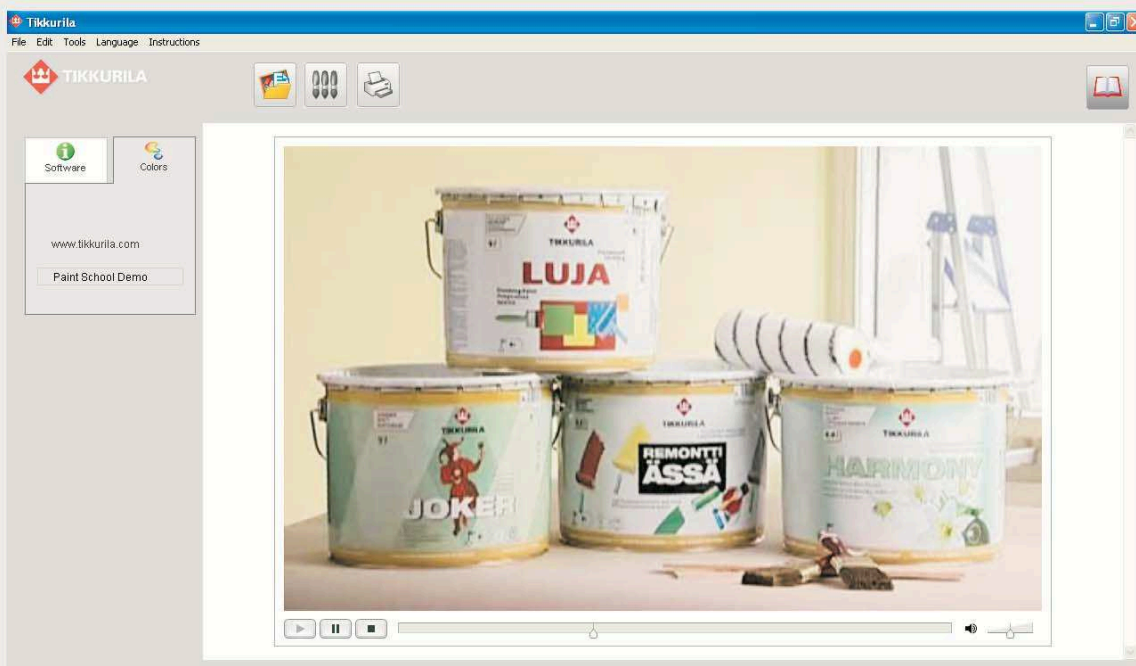

FULL VIDEO STREAMING

With Color Planner 2.0 you can demonstrate your products in full video format. Upload Video Streaming Service makes this possible. Videos will be streamed from Video Streaming Server and this do not increase installer package.